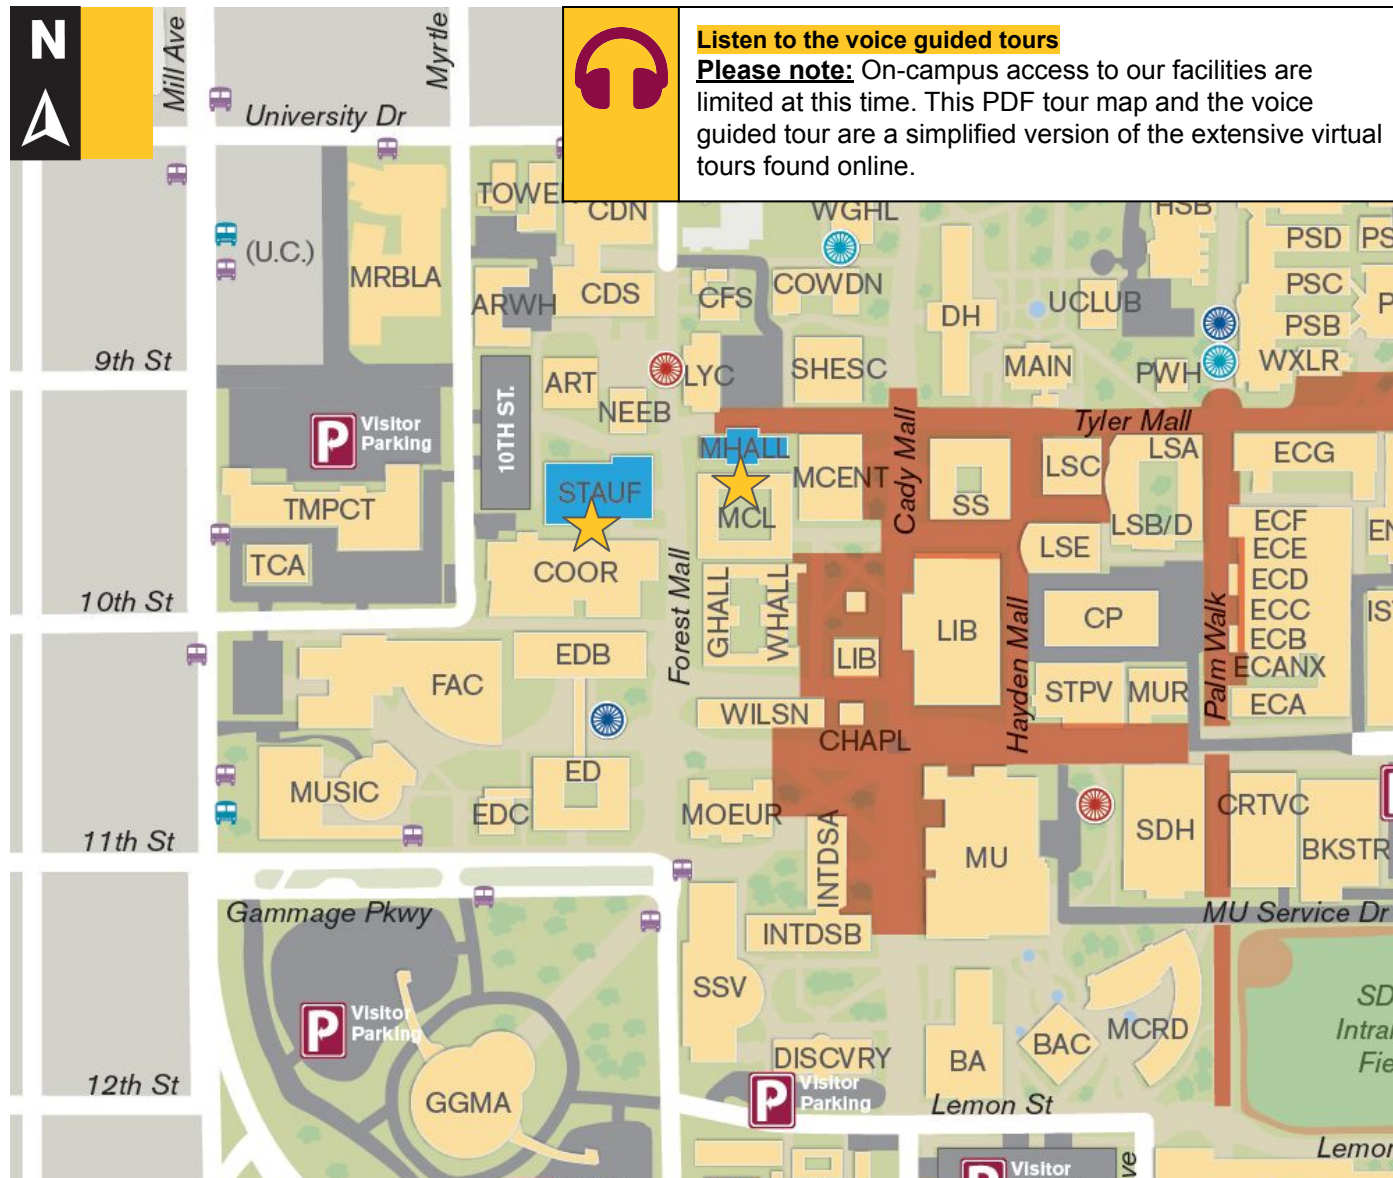

ASU Tempe Campus

School of Arts, Media and Engineering

On the map: The school's buildings are marked with a star.

STAUF Stauffer B

- **First Floor:** AME Hall (Use left entrance)
- Gallery Lounge (STAUF-B102)
- Equipment pool (STAUF-B118)
- Fab Lab (STAUF-B 115)
- Flex Space (STAUF-B125)
- Media Lab (STAUF-B135)
- Electronics Lab (STAUF-B134)
- **Second Floor:** Administrative offices (STAUF-B217)

MHALL Matthews Hall

- **Second Floor:** iStage (MHALL 224)

School of Arts, Media and Engineering

ASU Herberger Institute for
Design and the Arts
Arizona State University

ASUAME
 DigitalCulture
 ameasu

artsmediaengineering.asu.edu